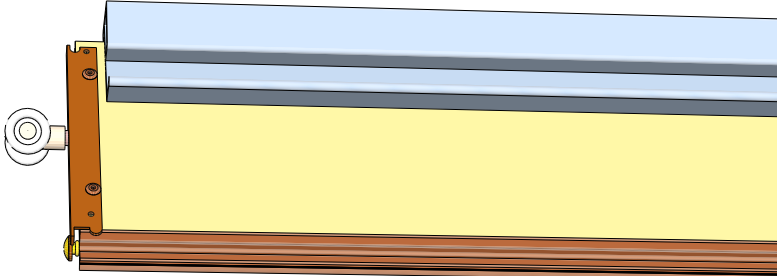

## 140-220 SERIES ILLUSTRATIONS

DOOR SERIES: 140 & 220

BULLETIN 140-110324

Woodfold Mfg., Inc  
P.O. Box 346  
Forest Grove, OR 97116

Voice [503] 357-7181  
Fax: [503] 357-7185  
[www.woodfold.com](http://www.woodfold.com)

# MAJOR GROUPS

Track Group

Lead Panel and Latch Groups

Body Panel Group

Mounting Panel Group